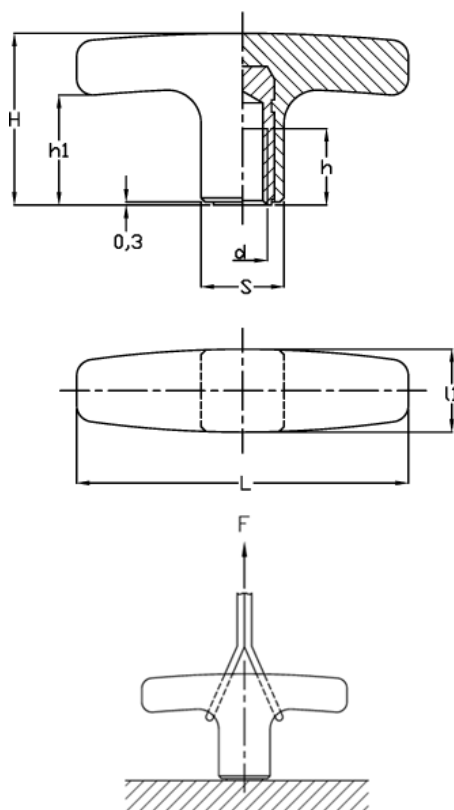

Data Sheet

Article number: 2304032436
Description: Handle 32436
L.652/55 B-M6, Black

Measures

d 6H = M6
F (N) = 3300
h = 18
H = 33
h1 = 22.0
L = 55
l1 = 14
S = 14x14